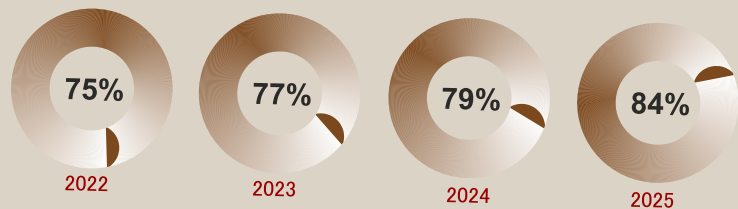

PLACEMENT STATISTICS

PLACEMENT %