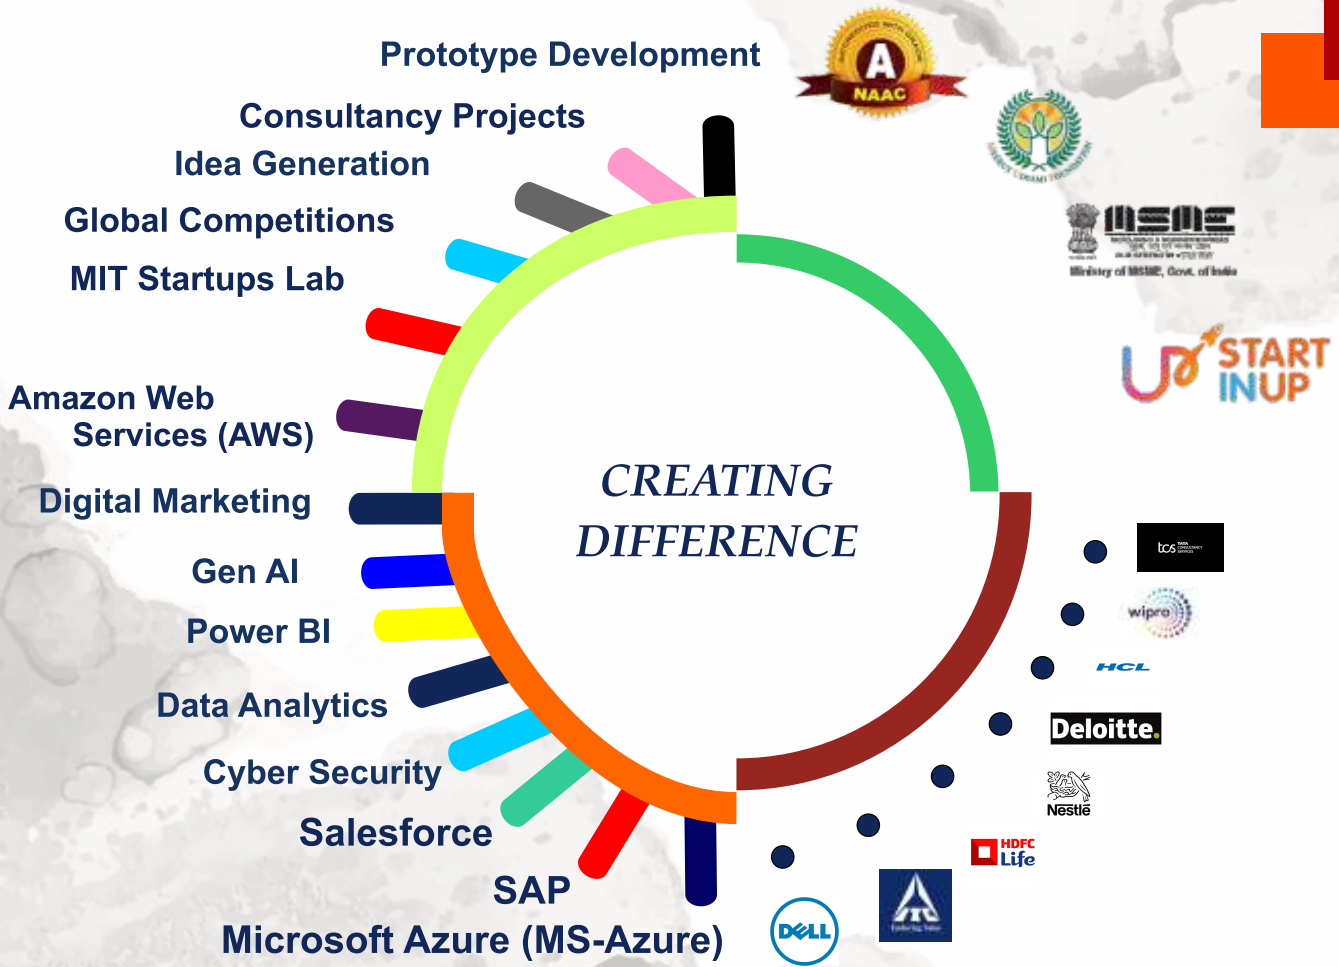

MITMeerut2027 MIT_Meerut

MEERUT INSTITUTE OF TECHNOLOGY

Meerut Institute of Technology (MIT)

Shaping Futures with Excellence

Established in 2007 – A Hub of Excellence in Higher Education

- Accredited By NAAC with Grade 'A'
- Affiliated to Dr. A.P.J. Abdul Kalam Technical University (AKTU), Lucknow & CCS University, Meerut
- Approved by AICTE, New Delhi & PCI
- Offering UG courses in Engineering, Pharmacy, Management, Agriculture, Computer Application, Chemistry (Hons.) ,Commerce (Hons.) and PG courses in Management(MBA) and Computer Application (MCA)
- Eco-friendly, sprawling campus with modern infrastructure
- Smart classrooms, well-equipped labs & digital library
- Strong focus on experiential learning, industrial training & research
- Dedicated and experienced faculty members from academia and industry
- Regular seminars, workshops, and soft skills development programs
- Emphasis on innovation, entrepreneurship & holistic development
- Excellent sports & recreational facilities
- Active placement cell ensuring strong industry connections
- Consistent record of internships & job placements in top companies
- A supportive environment for personal and professional growth

Five Pillars

WHY TO CHOOSE MIT

1

**ACADEMIC
EXCELLENCE**

2

**INNOVATION
& RESEARCH**

3

**PLACEMENT &
CAREER
DEVELOPMENT**

4

**HOLISTIC
DEVELOPMENT**

5

**DYNAMIC &
IMMERSIVE
LEARNING**

FACILITIES

"Empowering Skills Inspiring Changes"

Captivating Training Sessions on

Innovation & Entrepreneurship@MIT

"Nurturing Innovation, Empowering Entrepreneurs"
The Entrepreneurship Skill Development Program and startup incubator, nestled under the auspices of the Meerut Udyami Foundation

Support to start-ups INR 6Lakh + For Outreach Events	Support to start-ups INR 2.5Lakh + For In-House Events
Start-up Orders INR 1Cr +	Job Created By start-ups 75 +