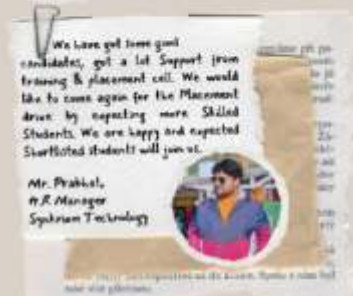

“Success Speaks Through Our Placed Students.”

and many more....

Graduate, succeed, thrive.
Excellent placement record with high packages upto 18LPA