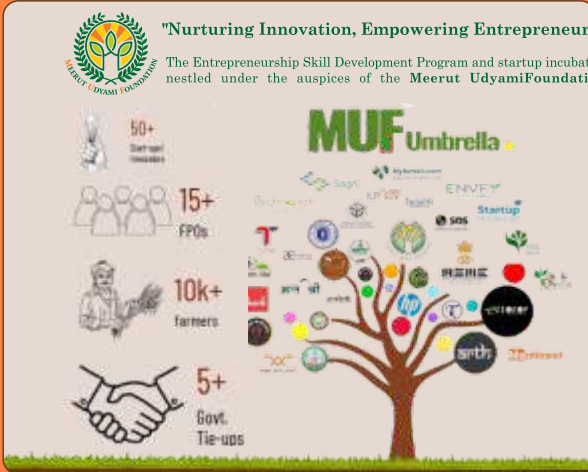

MITMeerut2027 MIT_Meerut

MEERUT INSTITUTE OF TECHNOLOGY

Meerut Institute of Technology (MIT)

Shaping Futures with Excellence

Established in 2007 – A Hub of Excellence in Higher Education

- Accredited By NAAC with Grade 'A'
- Affiliated to Dr. A.P.J. Abdul Kalam Technical University (AKTU), Lucknow & CCS University, Meerut
- Approved by AICTE, New Delhi & PCI
- Offering UG courses in Engineering, Pharmacy, Management, Agriculture, Computer Application, Chemistry (Hons.) ,Commerce (Hons.) and PG courses in Management(MBA) and Computer Application (MCA)
- Eco-friendly, sprawling campus with modern infrastructure
- Smart classrooms, well-equipped labs & digital library
- Strong focus on experiential learning, industrial training & research
- Dedicated and experienced faculty members from academia and industry
- Regular seminars, workshops, and soft skills development programs
- Emphasis on innovation, entrepreneurship & holistic development
- Excellent sports & recreational facilities
- Active placement cell ensuring strong industry connections
- Consistent record of internships & job placements in top companies
- A supportive environment for personal and professional growth

Five Pillars

WHY TO CHOOSE MIT

1

**ACADEMIC
EXCELLENCE**

2

**INNOVATION
& RESEARCH**

3

**PLACEMENT &
CAREER
DEVELOPMENT**

4

**HOLISTIC
DEVELOPMENT**

5

**DYNAMIC &
IMMERSIVE
LEARNING**

FACILITIES

"Empowering Skills Inspiring Changes"

Captivating Training Sessions on

Innovation & Entrepreneurship@MIT

"Nurturing Innovation, Empowering Entrepreneurs"
The Entrepreneurship Skill Development Program and startup incubator, nestled under the auspices of the Meerut Udyami Foundation

Support to start-ups INR 6Lakh + For Outreach Events	Support to start-ups INR 2.5Lakh + For In-House Events
Start-up Orders INR 1Cr +	Job Created By start-ups 75 +